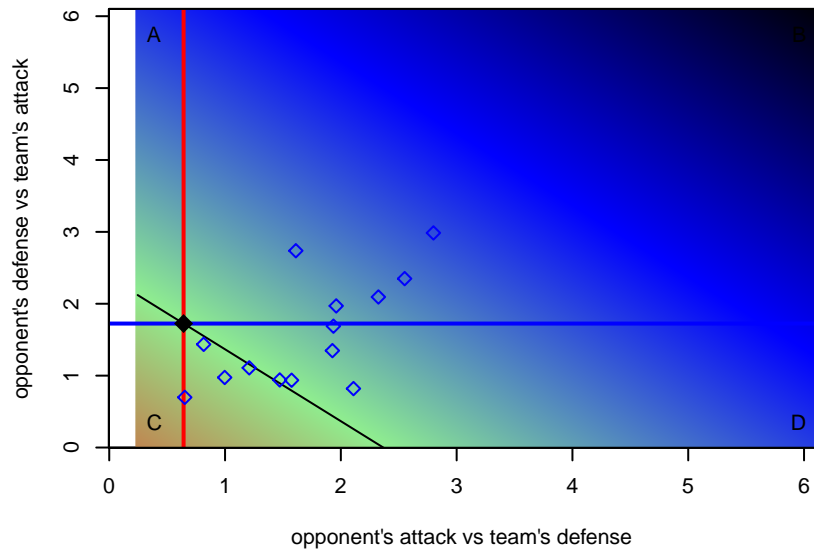

Venues played:  
 2016 Clash At the Border Bronze U16  
 2016 WA Rush Cup G01 Silver U16  
 2016 Win PSPL Classic 2 (01) U16  
 2016 WA Cup Bronze Division

**ISC Gunners B G01**  
 Dots are actual minus expected GF (blue circles) and GA (red triangles).  
 Blue line is smoothed change in attack strength. Red is smoothed change in defense strength.

**attack and defense variance (black dot)  
relative to other teams  
and top 10 in region**

**attack and defense rating  
relative to others at age  
and all opponents in last 13 months**

**attack and defense rating  
relative to others at age  
and all opponents in last 13 months**

**Performance relative to 13 month average**

**Performance relative to 13 month average**

Distribution of opponents  
 Red = Lose zone, Blue = Win zone, Green = Even  
 Black line separates win/lose zones