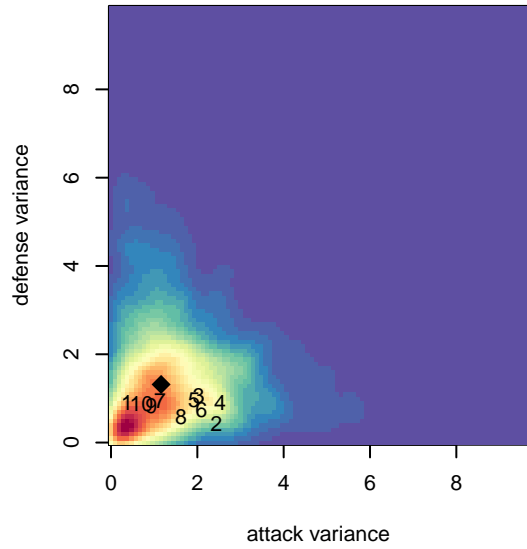

# ISC Gunners B G01

Issaquah SC  
 Issaquah, WA  
 G01 total strength=1141  
 attack=5.61 defense=1.9  
 spr league = Win PSPL Classic 2 (01) U16

alt names used:  
 ISC Gunners B G01  
 ISC Gunners G01B  
 ISC Gunners G01 B

Venues played:  
 2016 Clash At the Border Bronze U16  
 2016 WA Rush Cup G01 Silver U16  
 2016 Win PSPL Classic 2 (01) U16  
 2016 WA Cup Bronze Division

**ISC Gunners B G01**  
 Dots are actual minus expected GF (blue circles) and GA (red triangles).  
 Blue line is smoothed change in attack strength. Red is smoothed change in defense strength.

**attack and defense variance (black dot)  
relative to other teams  
and top 10 in region**

**attack and defense rating  
relative to others at age  
and all opponents in last 13 months**

**attack and defense rating  
relative to others at age  
and all opponents in last 13 months**