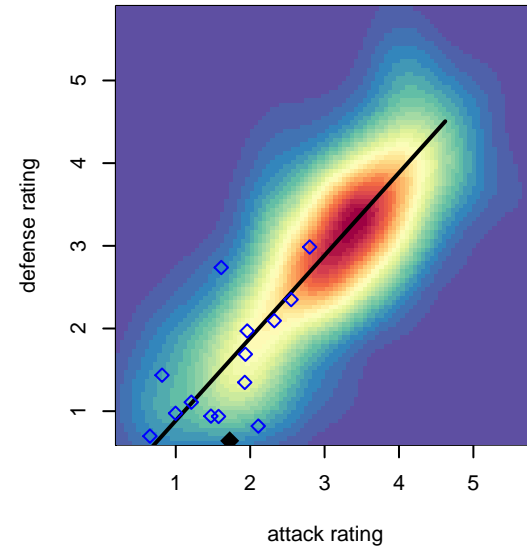

Venues played:  
 2016 Clash At the Border Bronze U16  
 2016 WA Rush Cup G01 Silver U16  
 2016 Win PSPL Classic 2 (01) U16  
 2016 WA Cup Bronze Division

**ISC Gunners B G01**  
 Dots are actual minus expected GF (blue circles) and GA (red triangles).  
 Blue line is smoothed change in attack strength. Red is smoothed change in defense strength.

**attack and defense variance (black dot)  
relative to other teams  
and top 10 in region**

**attack and defense rating  
relative to others at age  
and all opponents in last 13 months**

**attack and defense rating  
relative to others at age  
and all opponents in last 13 months**

**Performance relative to 13 month average**

**Performance relative to 13 month average**

Distribution of opponents  
 Red = Lose zone, Blue = Win zone, Green = Even  
 Black line separates win/lose zones