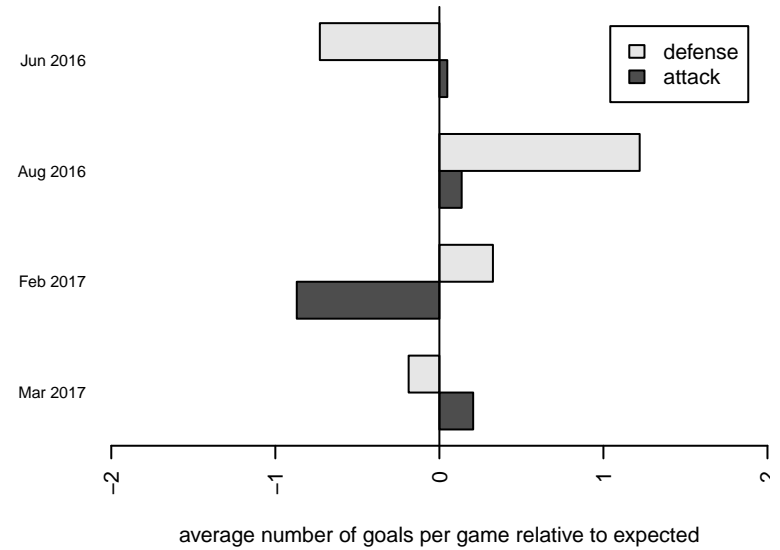

Venues played:  
 2016 Clash At the Border Bronze U16  
 2016 WA Rush Cup G01 Silver U16  
 2016 Win PSPL Classic 2 (01) U16  
 2016 WA Cup Bronze Division

**ISC Gunners B G01**  
 Dots are actual minus expected GF (blue circles) and GA (red triangles).  
 Blue line is smoothed change in attack strength. Red is smoothed change in defense strength.

**attack and defense variance (black dot)  
relative to other teams  
and top 10 in region**

**attack and defense rating  
relative to others at age  
and all opponents in last 13 months**

**attack and defense rating  
relative to others at age  
and all opponents in last 13 months**

**Performance relative to 13 month average**

**Performance relative to 13 month average**

Distribution of opponents  
 Red = Lose zone, Blue = Win zone, Green = Even  
 Black line separates win/lose zones