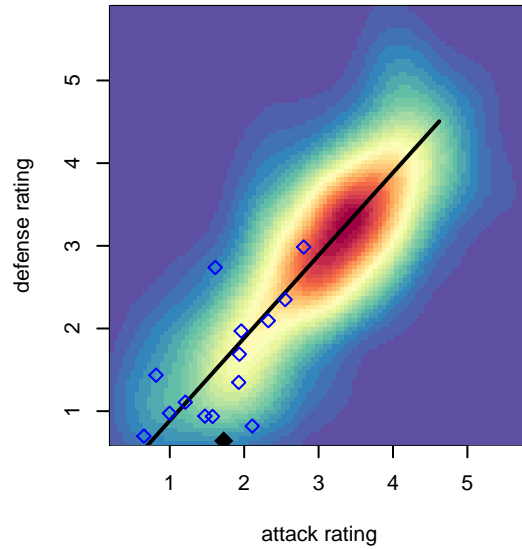

Venues played:  
 2016 Clash At the Border Bronze U16  
 2016 WA Rush Cup G01 Silver U16  
 2016 Win PSPL Classic 2 (01) U16  
 2016 WA Cup Bronze Division

**ISC Gunners B G01**  
 Dots are actual minus expected GF (blue circles) and GA (red triangles).  
 Blue line is smoothed change in attack strength. Red is smoothed change in defense strength.

**attack and defense variance (black dot)  
relative to other teams  
and top 10 in region**

**attack and defense rating  
relative to others at age  
and all opponents in last 13 months**

**attack and defense rating  
relative to others at age  
and all opponents in last 13 months**

**Performance relative to 13 month average**

**Performance relative to 13 month average**

Distribution of opponents  
 Red = Lose zone, Blue = Win zone, Green = Even  
 Black line separates win/lose zones